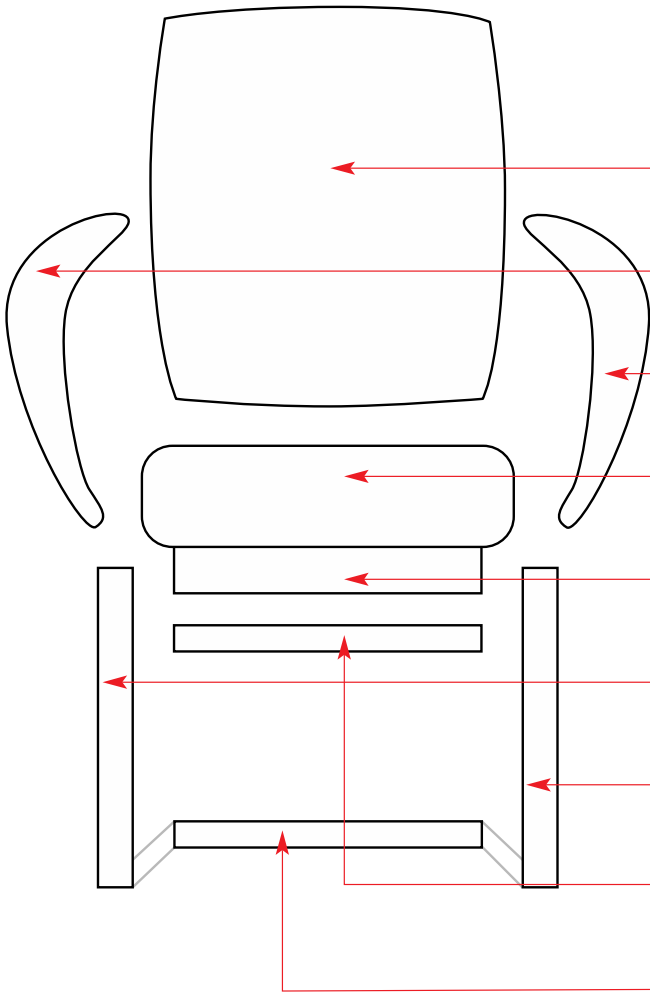

PRODUCT	PYRAMID PADDED TUB CHAIR	6947
---------	--------------------------	------

BACKREST	Z117 (Whole top piece)
ARM <i>RH when seated</i>	N/A
ARM <i>LH when seated</i>	N/A
SEAT	Z117 (Whole top piece)
UNDERSIDE FRAME	(Underside leg collar)
FRAME <i>RH when seated</i>	(Set of legs)
FRAME <i>LH when seated</i>	(Set of legs)
CROSS BAR <i>FRONT</i>	N/A
CROSS BAR <i>REAR</i>	N/A

FIXINGS	M6X30 SCREW x8, M6x14 SCREW x4, RECIPIENT SCREW M6*15 x8, M6 WASHER x8, ALLEN KEY,
---------	--

UNIQUE PARTS	N/A
--------------	-----

NOTES	
-------	--