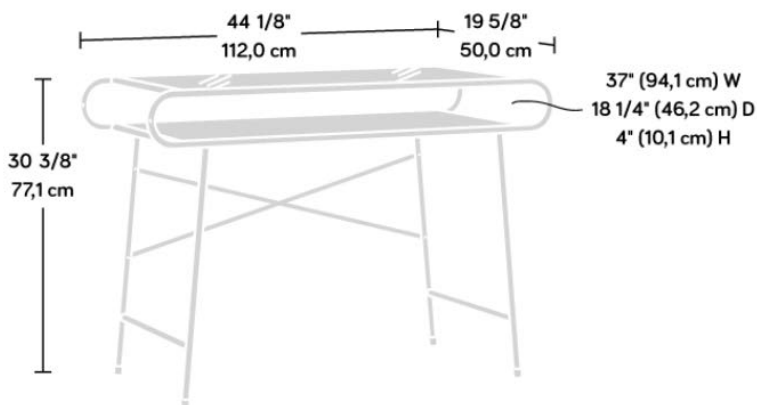

METRO DESK PRODUCT SHEET FURNITURE

- Home office desk with safety-tempered black glass and Misted Elm finish
 - Spacious work area
 - Open storage beneath desk top
- Powder coated metal frame for durability
 - Rear crossbars for stability
 - 360 degree all round finish, (can be freestanding)

Width	112 cm
Depth	50 cm
Height	77.1 cm
Carton Height	123.5 cm
Carton Width	59 cm
Carton Depth	18.5 cm
Box Volume	0.135 cbm
Weight (gross)	19.9 kg

N.B: All measurements are approximate