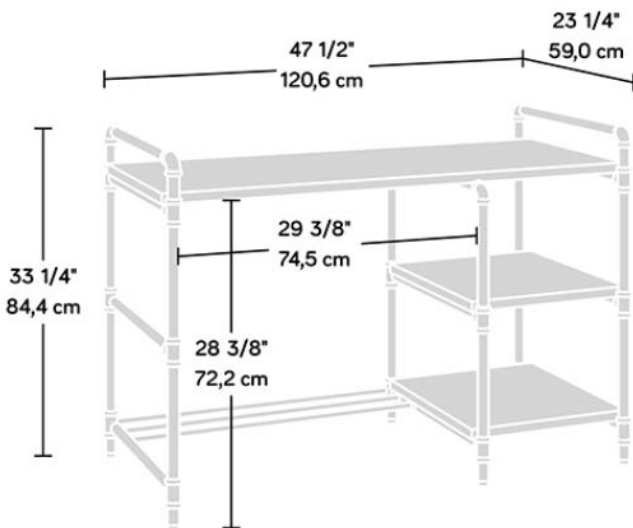

### PRODUCT SHEET FURNITURE

- 'Steam punk' style desk in Checked Oak finish
  - Contemporary, 'pipework' frame
    - Spacious work area
    - Sturdy 1" thick shelves
  - Two lower shelves for additional storage
  - 360 degree finish for versatile placement

**Open Shelves**  
 14 3/8" (36,5 cm) W  
 20 5/8" (52,5 cm) D  
 11 3/8" (29,0 cm) H

Width	120.6 cm
Depth	59 cm
Height	84.4 cm
Carton Height	23.9 cm
Carton Width	66 cm
Carton Depth	134 cm
Box Volume	0.211 cbm
Weight (gross)	25.5 kg

N.B: All measurements are approximate