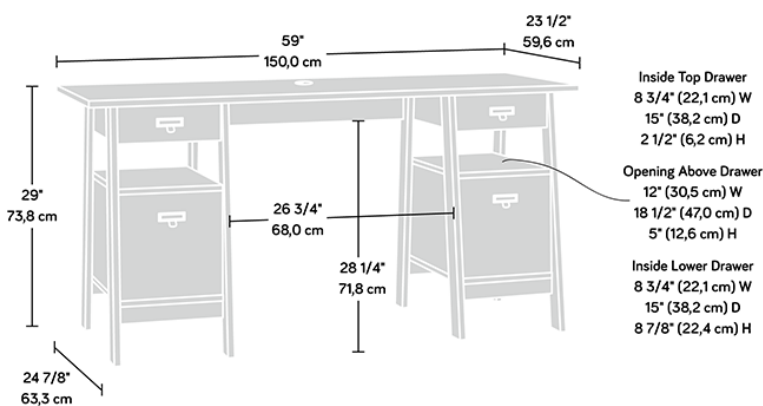

Width	150 cm
Depth	59.6 cm
Height	73.8 cm
Carton Height	164.2 cm
Carton Width	63.7 cm
Carton Depth	11.6 cm
Box Volume	0.121 cbm
Weight (gross)	56.9 kg

N.B: All measurements are approximate