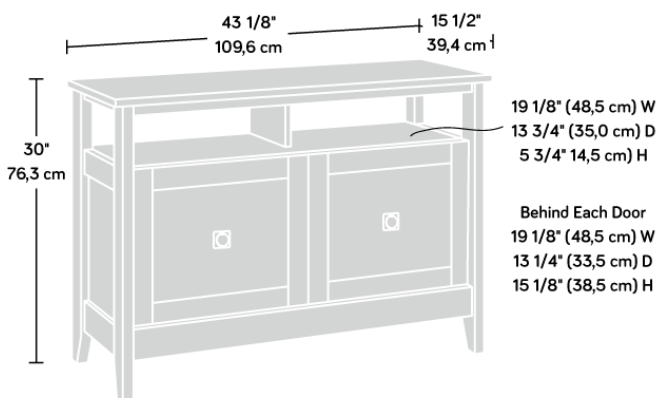

HOME STUDY TV STAND / SIDEBORD

PRODUCT SHEET

FURNITURE

- TV stand / sideboard in Dover Oak finish with Slate finish accent
- Accommodates a TV weighing up to 22.5 kg
- Adjustable shelving behind double doors offers flexible storage options
- Enclosed back with 'pass-through' openings for discreet cable management
 - Neutral style for versatile placement

Width	109.6 cm
Depth	39.4 cm
Height	76.3 cm
Carton Height	124.5 cm
Carton Width	43.8 cm
Carton Depth	20.6 cm
Box Volume	0.116 cbm
Weight (gross)	41.7 kg

N.B: All measurements are approximate