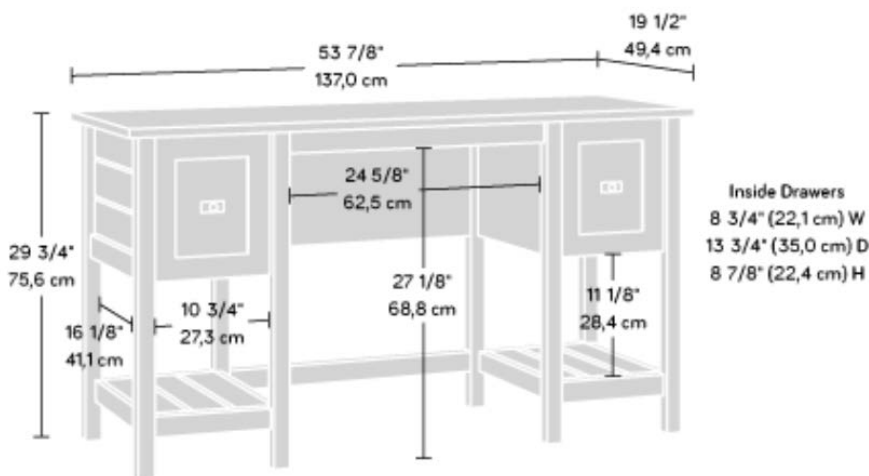

SHAKER STYLE DESK RAVEN OAK

PRODUCT SHEET

FURNITURE

- Shaker style home office desk
- Raven Oak effect finish with Lintel Oak coloured accent desktop
 - Simple, clean design
- Two drawers with full extension slides
 - Filing drawer with full extension slides for letter-sized hanging files
- Lower shelves for additional storage
 - 360° all round finish, (can be freestanding)
- Matching bookcase and L-shaped desk available

| | |
|----------------|-----------|
| Width | 137 cm |
| Depth | 49.4 cm |
| Height | 75.6 cm |
| Carton Height | 12.9 cm |
| Carton Width | 153.7 cm |
| Carton Depth | 53.3 cm |
| Box Volume | 0.106 cbm |
| Weight (gross) | 43.5 kg |

N.B: All measurements are approximate